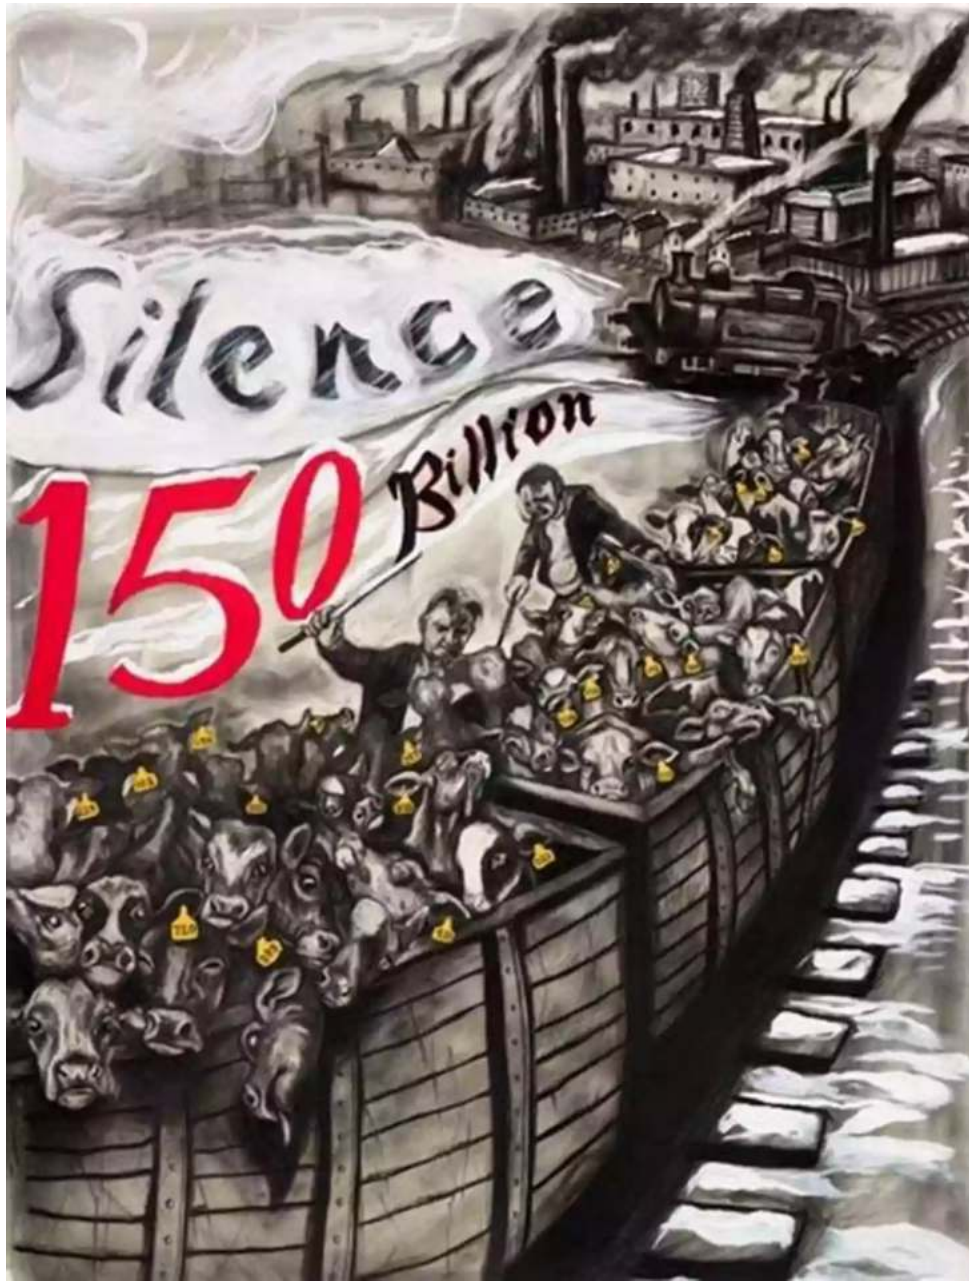

Exploring Cruel Sue Coe's Masterpieces

To truly appreciate the brilliance of Cruel Sue Coe, let's delve into some of her most remarkable masterpieces:

1. "The Defense of Animals"

This powerful painting depicts the harsh realities of animal exploitation in factory farming. Coe skillfully showcases the suffering and cruelty imposed upon innocent creatures. This artwork forces us to confront uncomfortable truths and question our own choices as consumers.

2. "The Perils of Progress"

In this thought-provoking piece, Coe portrays the destructive effects of industrialization and its impact on the environment. She highlights the consequences of human actions and the urgent need for change to protect our planet.

3. "Injustice Unveiled"

"Injustice Unveiled" exposes the harsh realities of social and political injustices. Coe shines a spotlight on systemic discrimination and oppression, urging viewers to break the chains of ignorance and fight for equality.