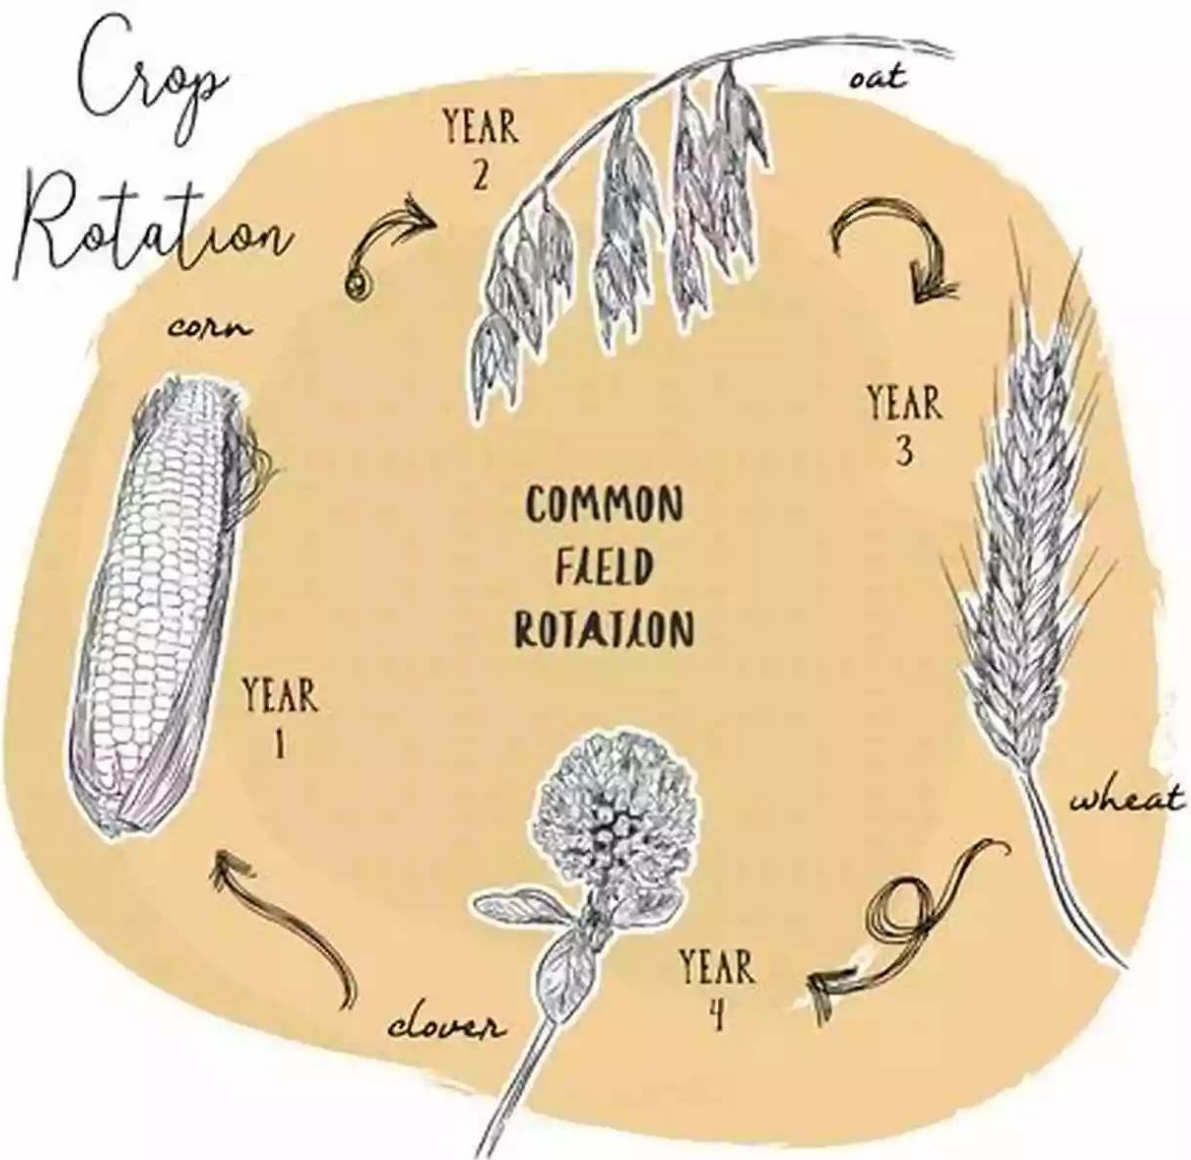

Autumn: The Season of Reflection

As the vibrant colors of summer transition into the warm hues of autumn, we are reminded of the transient nature of life. Autumn represents a time of reflection, where we pause and evaluate our journey so far. In "To Every Thing Season," the